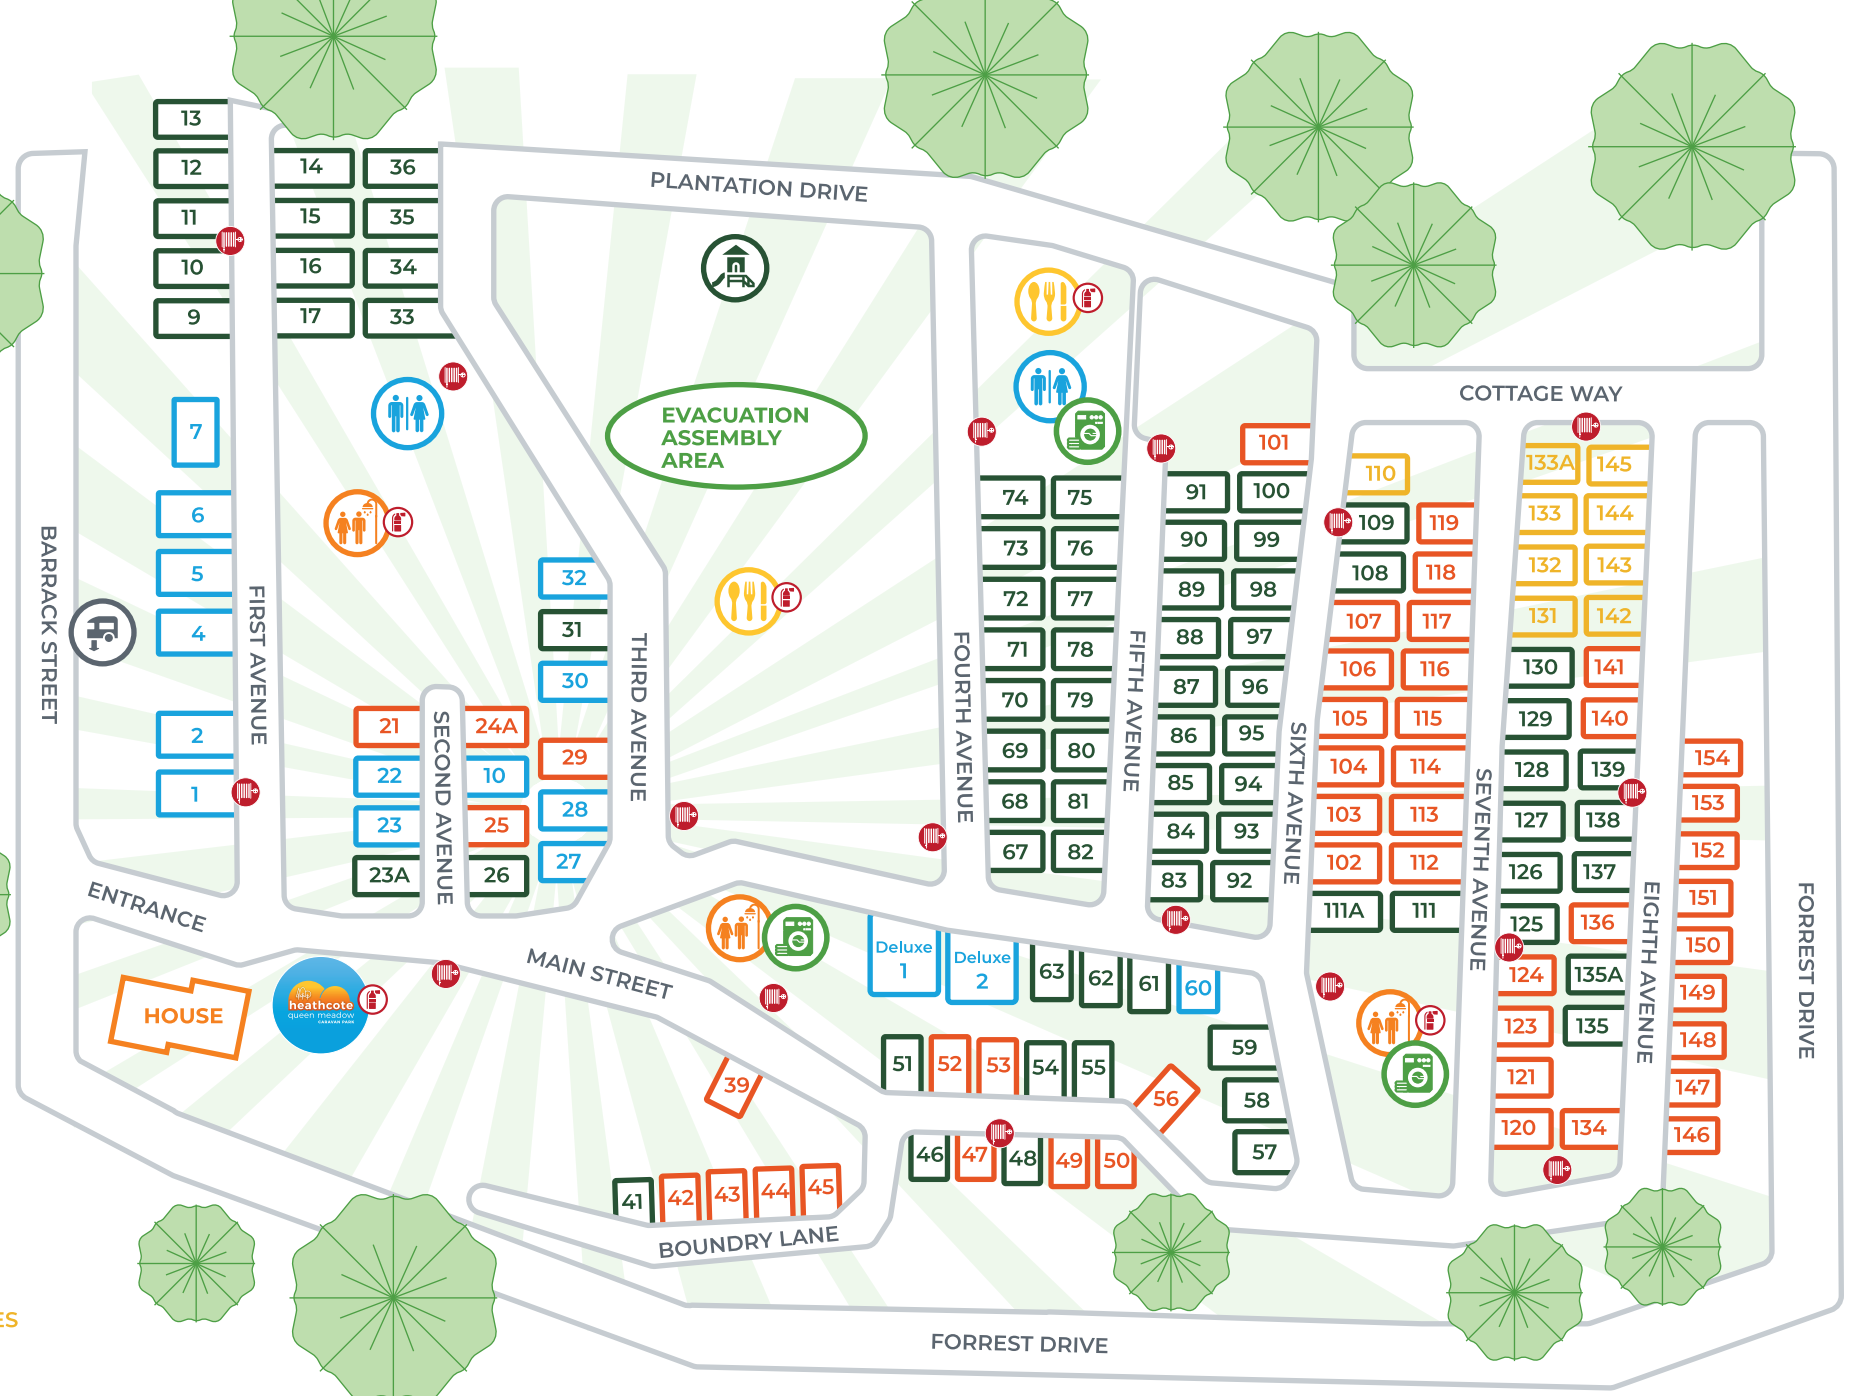

stay • ENJOY • RELAX

-  CABINS
-  ANNUAL SITES
-  POWERED SITES
-  UNPOWERED SITES

*SITES NOT TO SCALE

-  CAMP KITCHEN
-  PLAYGROUND
-  TOILETS
-  AMENITIES
-  LAUNDRY
-  DUMP POINT
-  FIRE EXTINGUISHERS
-  FIRE HOSE
-  OFFICE

Gate Code - 2509